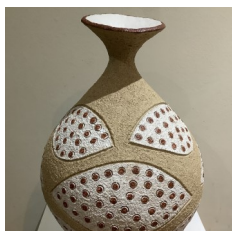

Helen Mortimer

Teresa Munn

Basketry

 **Textiles**  **Paintings**

 **Ceramics**  **Jewellery**

We look forward to seeing you

At Westridge Studio, Highclere, Hampshire, RG20 9QS with parking on site.

Dates Saturday 24th, Sunday 25th & Monday 26th August 2024